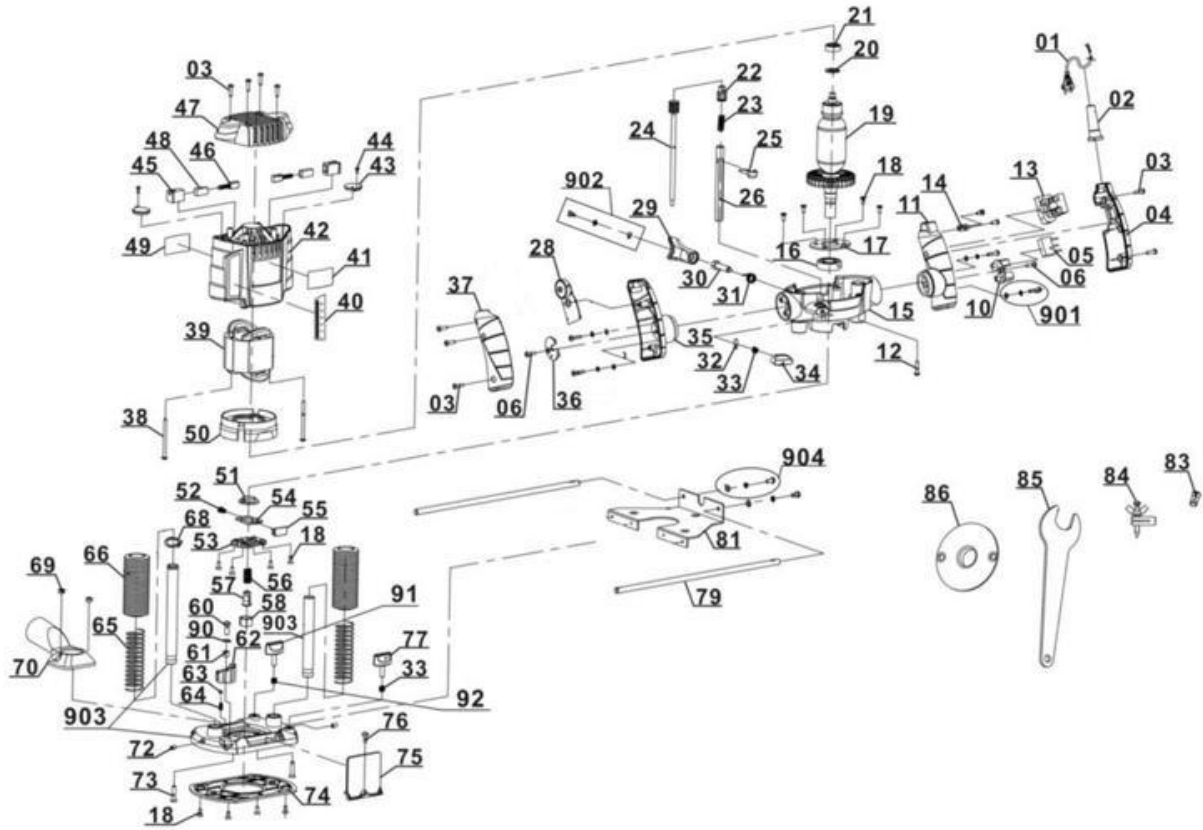

iSC GmbH
Customer Service
Eschenstraße 6
94405 Landau/Isar

Telephone:
Email:

+49 9951 959 2019
service-de@einhell.com

Router
TC-RO 1155 E

Article number: 4350470
Ident number: 11025

Spare parts

Pos	Art.	Ident number	Product Name	Pos	Art.	Ident number	Product Name
	435047002099	00000	color box	070	435047001070	00000	transparent cover
001	435047001001	00000	power cable with plug	072	435047001072	00000	hex bolt M5x10
002	435047001002	00000	cable sheath	073	435047001073	00000	cross suck head bolt M5x16
003	435047001003	00000	cross pan self-tapping screw S	074	435047001074	00000	base plate
004	435047001004	00000	left handle cover (Einhell Red)	075	435047001075	00000	baffle
005	435047001005	00000	capacitor 0.33-F	076	435047001076	00000	limit bolt
006	435047001006	00000	cross pan self-tapping screw S	077	435047001077	00000	knob 1
010	435047001010	00000	block A	079	435047001079	00000	guide pole
011	435047001011	00000	right handle (Einhell Red)	081	435047001081	00000	straight guider
012	435047001012	00000	cross pan self-tapping screw S	083	435047001083	00000	collet 6mm
013	435047001013	00000	switch (Black)	084	435047001084	00000	locator
014	435047001014	00000	cord clamp	085	435047001085	00000	spanner
015	435047001015	00000	head housing	086	435047001086	00000	guider
016	435047001016	00000	ball bearing 6003-2Z	090	435047001090	00000	flat washer 6
017	435047001017	00000	bearing cover	091	435047001091	00000	knob 2
018	435047001018	00000	cross suck head bolt M4x10	092	435047001092	00000	spring for knob 2
019	435047001019	00000	rotor	800	435047001800	00000	collet 6.35 mm
020	435047001020	00000	plastic washer	901	435047001901	00010	cross pan bolt M5x16(7+8+9)
021	435047001021	00000	ball bearing 608-2Z	902	435047001902	00010	cross pan bolt M4x10(27+88+89)
022	435047001022	00000	static fine-tuning	903	435047001903	00010	base plate and guide pillars a
023	435047001023	00000	spring for scale	904	435047001904	00010	cross pan bolt M5x10(82+8+9)
024	435047001024	00000	dynamic fine-tuning				
025	435047001025	00000	pointer				
026	435047001026	00000	scale				
028	435047001028	00000	speed-control PCB (Black)				
029	435047001029	00000	lock handle				
030	435047001030	00000	lock bolt				
031	435047001031	00000	torsional spring for lock hand				
032	435047001032	00000	mat for scale				
033	435047001033	00000	spring for knob				
034	435047001034	00000	locking knob for scale				
035	435047001035	00000	left handle (Einhell Red)				
036	435047001036	00000	block B				
037	435047001037	00000	right handle cover(Einhell Red)				
038	435047001038	00000	cross pan self-tapping screw S				
039	435047001039	00000	stator				
040	435047001040	00000	depth label				
041	435047001041	00000	trademark label				
042	435047001042	00000	housing				
043	435047001043	00000	cover plate				
044	435047001044	00000	cross pan self-tapping screw S				
045	435047001045	00000	brush holder (pair)				
046	435047001046	00000	carbon brush (pair)				
047	435047001047	00000	top cover				
048	435047001048	00000	copper liner for brush holder				
049	435047001049	00000	nameplate				
050	435047001050	00000	wind guide				
051	435047001051	00000	locate nut for rotor				
052	435047001052	00000	self-locking spring				
053	435047001053	00000	front cover				
054	435047001054	00000	block piece				
055	435047001055	00000	self-locking button				
056	435047001056	00000	spring for collet				
057	435047001057	00000	collet 8mm				
058	435047001058	00000	nut for collet				
060	435047001060	00000	cross pan bolt M6x16				
061	435047001061	00000	iron bush				
062	435047001062	00000	fence				
063	435047001063	00000	steel ball F5				
064	435047001064	00000	spring for fence				
065	435047001065	00000	spring				
066	435047001066	00000	flex sheath				
068	435047001068	00000	circlip for shaft 15				
069	435047001069	00000	hex nut M5